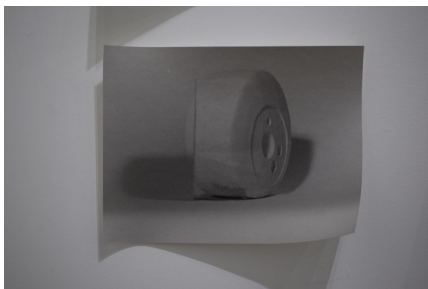

'Untitled (2:10am)' Installation View

'Untitled (2:10am)' Installation View

'Untitled (2:10am)' Installation View

'Untitled (2:10am)' Installation View

Right hand panel, 32 photographs, 32 x 40cm

Left hand panel, 50 photographs, 20 x 30cm

'Untitled (2:10am)'

Black and White Photographs on Ilford MG ART 300 paper,

25th November - 10th December 2016

Bankley Gallery, Manchester, England

'Untitled (2:10am)' Installation View